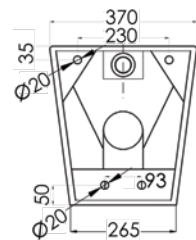

PRODUCT CODE:

WC-SSWFP (P trap)

WC-SSWFS (S trap)

The 3monkeez® wall faced toilet pan is perfect for public amenities, council rest areas, schools, nightclubs and other areas where a low maintenance stainless steel toilet pan is necessary. It features a rear inlet, perfect for use with in wall cisterns.

FEATURES & BENEFITS:

- Vandal proof design
- No ligature points
- Suitable for use with an in wall cistern
- Available in P trap or S trap
- Radius edges
- Satin finish
- Concealed fixings
- 2mm 304 grade stainless steel

In stock and available for immediate delivery

Top

Rear

Side

Bottom

Cross Section

Detail B

Please Note: S trap pan is supplied with a separate pan bend. Set out dimension 120mm.

Details accurate at time of print. Whilst all care has been taken in compiling this information, designs & dimensions shown are indicative only and should not be relied upon without prior approval.