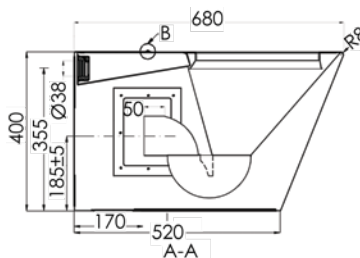

## Side

## Detail B

Please Note: S trap pan is supplied with a separate pan bend. Set out dimension 120mm.

*Details accurate at time of print. Whilst all care has been taken in compiling this information, designs & dimensions shown are indicative only and should not be relied upon without prior approval.*