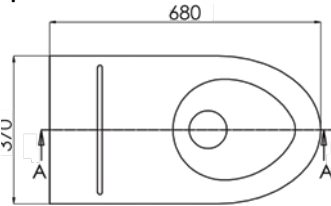

PRODUCT CODE:

WC-SSWFP (P trap)

WC-SSWFS (S trap)

The 3monkeez® wall faced toilet pan is perfect for public amenities, council rest areas, schools, nightclubs and other areas where a low maintenance stainless steel toilet pan is necessary. It features a rear inlet, perfect for use with in wall cisterns.

FEATURES & BENEFITS:

- Vandal proof design
- No ligature points
- Suitable for use with an in wall cistern
- Available in P trap or S trap
- Radius edges
- Satin finish
- Concealed fixings
- 2mm 304 grade stainless steel

In stock and available for immediate delivery

Top

Rear

Side

Bottom

Cross Section

Detail B

Please Note: S trap pan is supplied with a separate pan bend. Set out dimension 120mm.

Details accurate at time of print. Whilst all care has been taken in compiling this information, designs & dimensions shown are indicative only and should not be relied upon without prior approval.