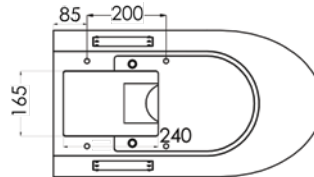

PRODUCT CODE:

WC-SSWFP (P trap)

WC-SSWFS (S trap)

The 3monkeez® wall faced toilet pan is perfect for public amenities, council rest areas, schools, nightclubs and other areas where a low maintenance stainless steel toilet pan is necessary. It features a rear inlet, perfect for use with in wall cisterns.

FEATURES & BENEFITS:

- Vandal proof design
- No ligature points
- Suitable for use with an in wall cistern
- Available in P trap or S trap
- Radius edges
- Satin finish
- Concealed fixings
- 2mm 304 grade stainless steel

In stock and available for immediate delivery

Top

Rear

Side

Bottom

Cross Section

Detail B

Please Note: S trap pan is supplied with a separate pan bend. Set out dimension 120mm.

Details accurate at time of print. Whilst all care has been taken in compiling this information, designs & dimensions shown are indicative only and should not be relied upon without prior approval.