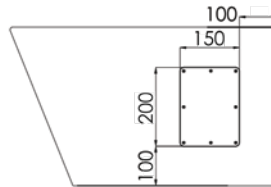

PRODUCT CODE:

WC-SSWFP (P trap)

WC-SSWFS (S trap)

The 3monkeez® wall faced toilet pan is perfect for public amenities, council rest areas, schools, nightclubs and other areas where a low maintenance stainless steel toilet pan is necessary. It features a rear inlet, perfect for use with in wall cisterns.

FEATURES & BENEFITS:

- Vandal proof design
- No ligature points
- Suitable for use with an in wall cistern
- Available in P trap or S trap
- Radius edges
- Satin finish
- Concealed fixings
- 2mm 304 grade stainless steel

In stock and available for immediate delivery

Top

Rear

Side

Bottom

Cross Section

Detail B

Please Note: S trap pan is supplied with a separate pan bend. Set out dimension 120mm.

Details accurate at time of print. Whilst all care has been taken in compiling this information, designs & dimensions shown are indicative only and should not be relied upon without prior approval.